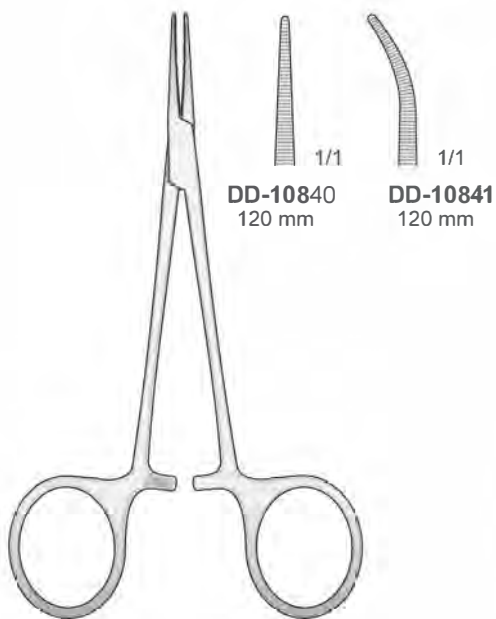

DD-10840
120 mm

DD-10841
120 mm

MICRO-HALSTED
DD-10842