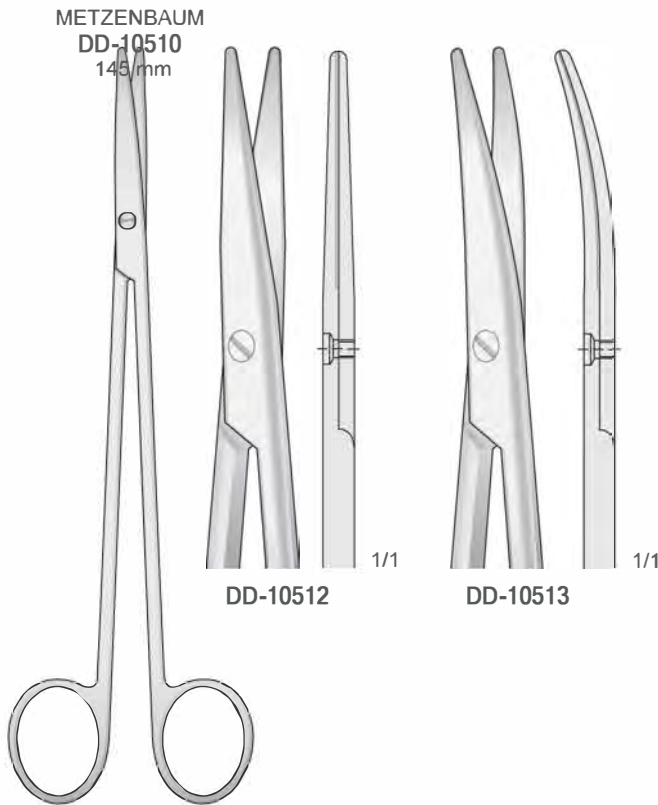

DD-10500

DD-10501

METZENBAUM
DD-10504
145 mm

DD-10502

DD-10503

METZENBAUM-FINO
DD-10505
145 mm

Scheren
Scissors
Forbici
Tijeras
Ciseaux

METZENBAUM
DD-10516
185 mm