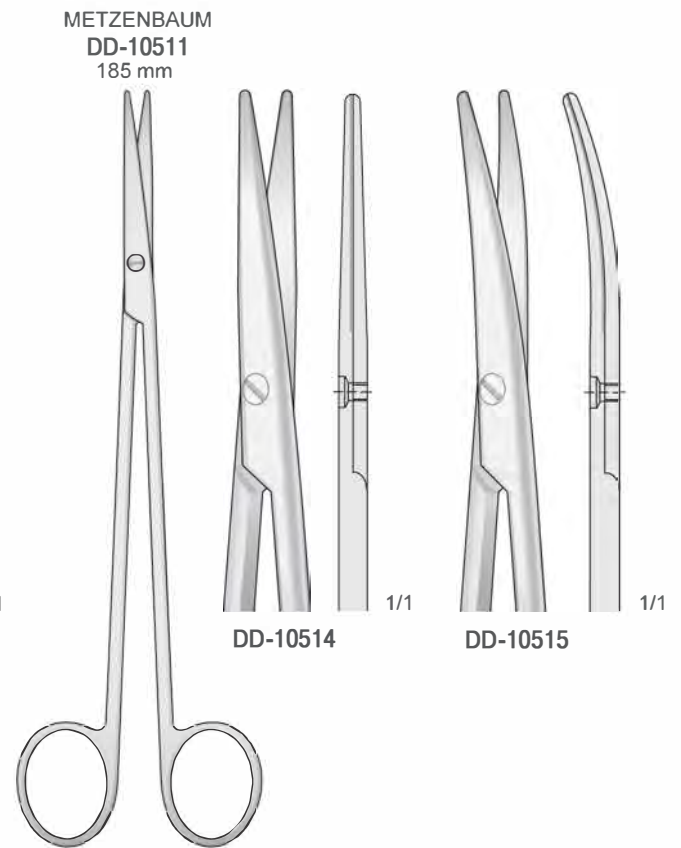

DD-10500

DD-10501

METZENBAUM
DD-10504
145 mm

DD-10502

DD-10503

METZENBAUM-FINO
DD-10505
145 mm

Scheren
Scissors
Forbici
Tijeras
Ciseaux

METZENBAUM
DD-10516
185 mm