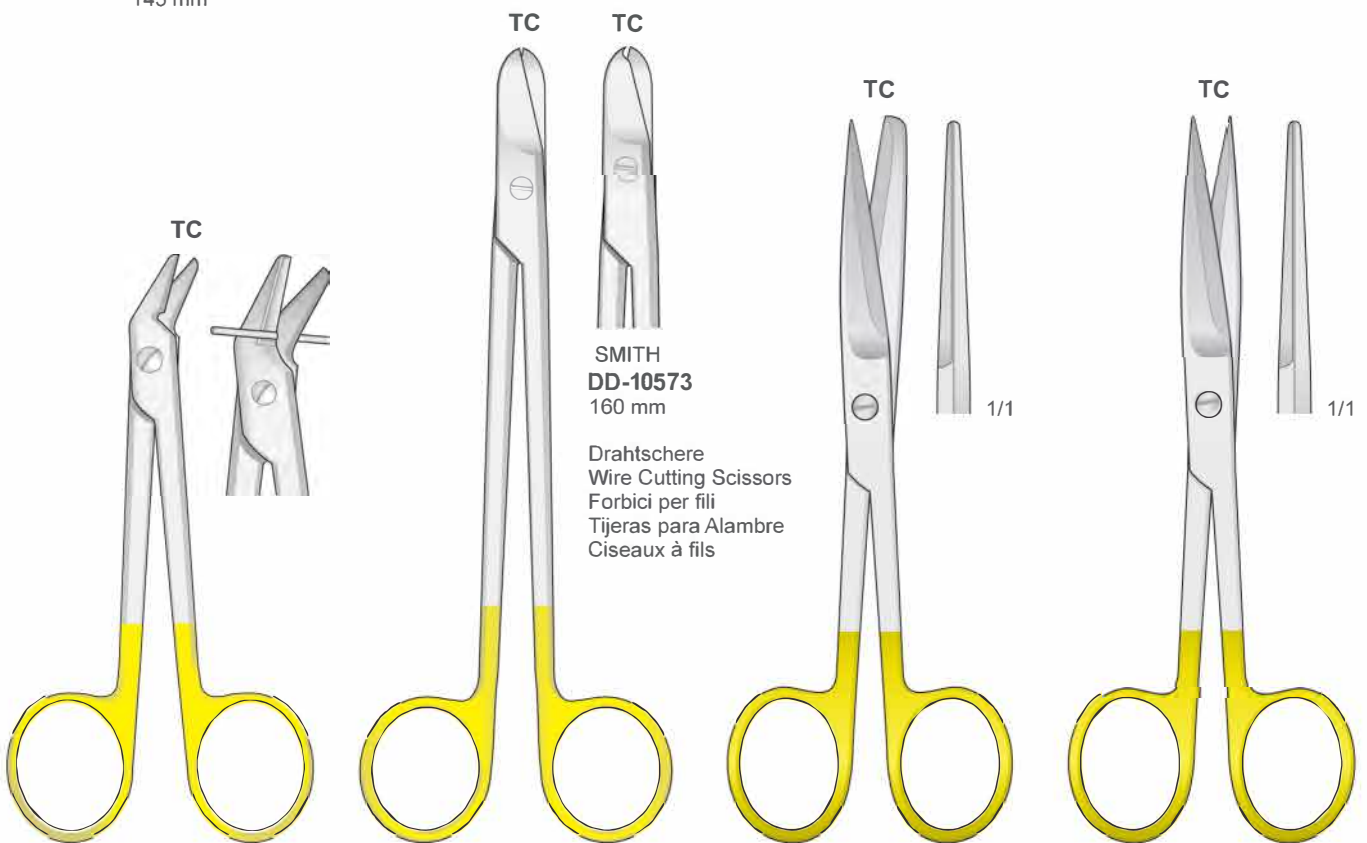

DD-105 70
145 mm

DD-10571
120 mm

SMITH
DD-10572
160 mm

DD-10574
145 mm

DD-10575
145 mm