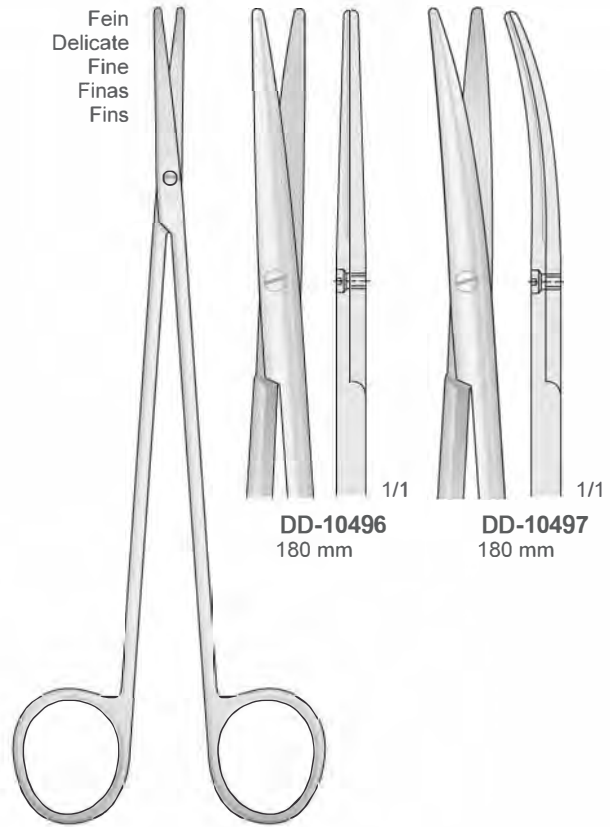

DD-10496
180 mm

DD-10497
180 mm

TOENNIS-ADSON
DD-10499
180 mm