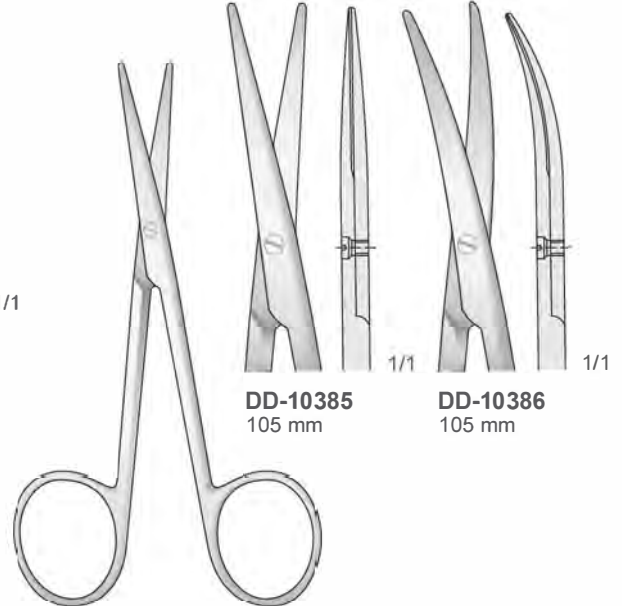

COTTLE-KNAPP
DD-10389
105 mm

DD-10385
105 mm

DD-10386
105 mm