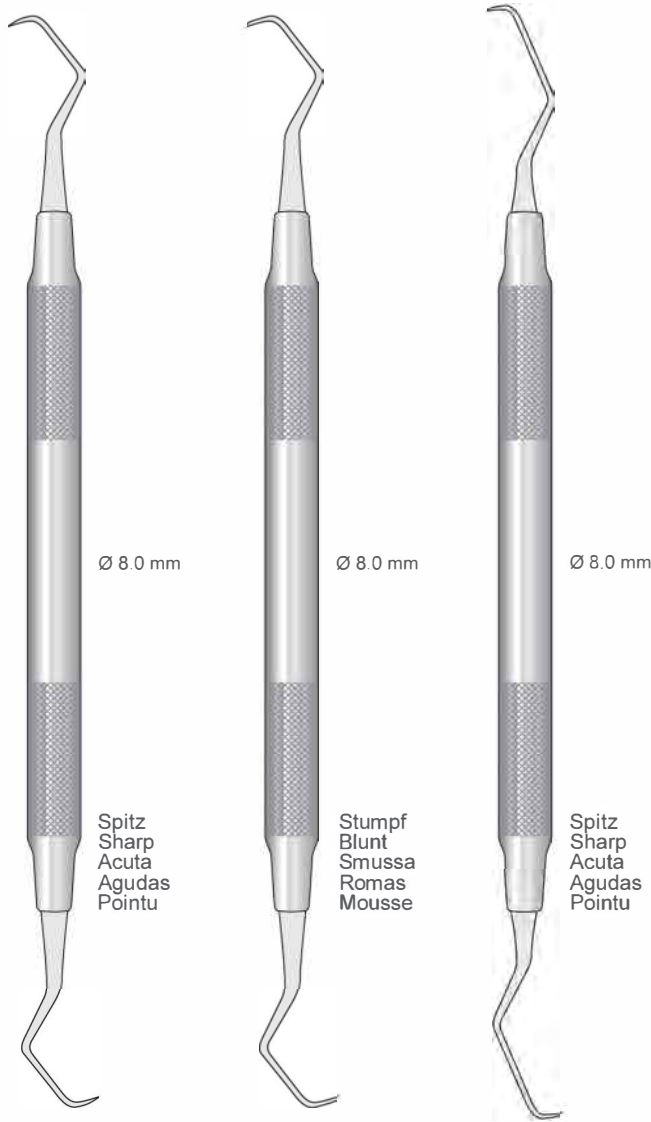

Küretten - Feilen
Curettes - Files
Curette - Lime
Curetasc - Lima
Curettes - Limes

Universal Küretten
Universal Curettes
Curette universali
Curetasc universales
Curettes universelles

Parodontalfeilen
Periodontal Files
Lime parodontali
Limas parodontales
Limes parodontales

165 mm
DD-11453

DD-11454
165 mm

DD-11455
170 mm