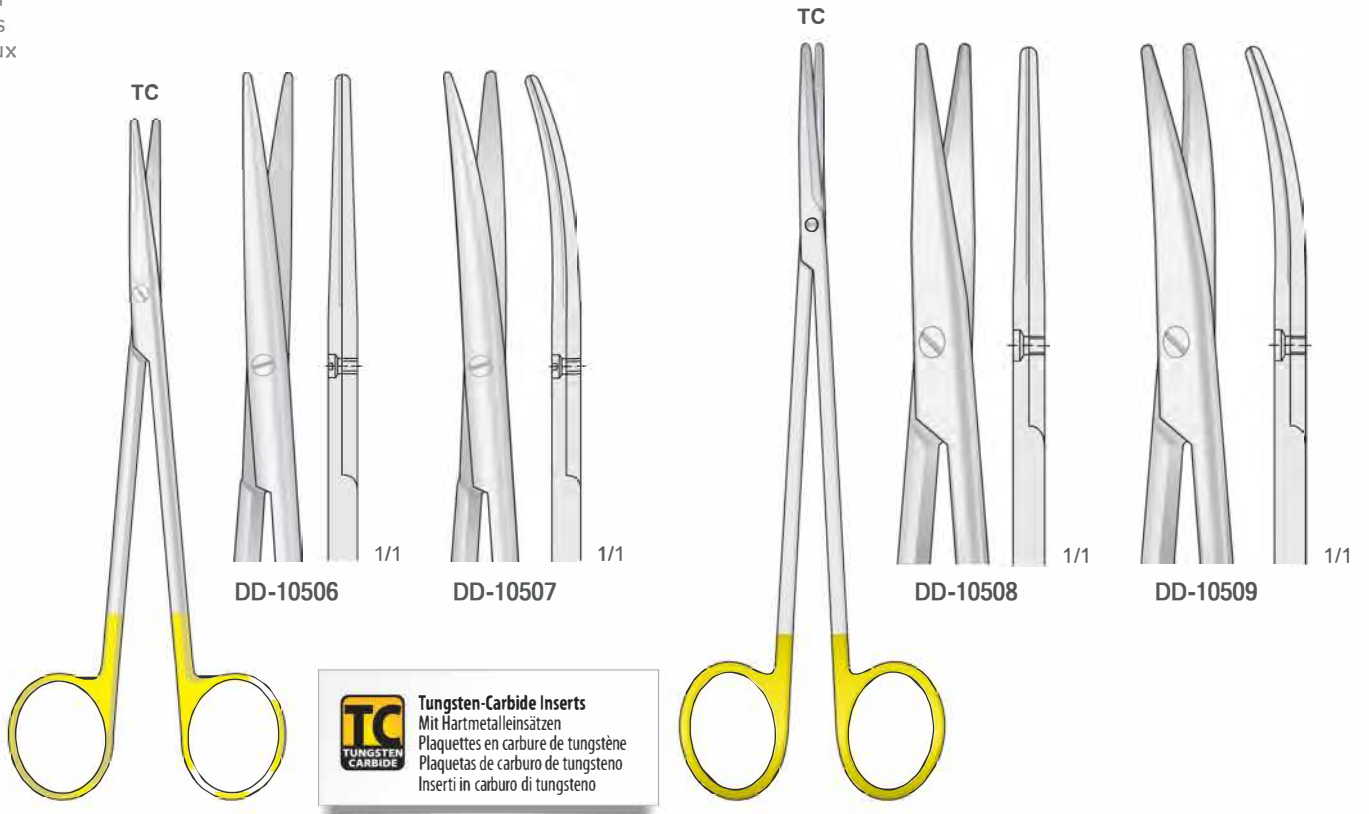

DD-10500

DD-10501

METZENBAUM
DD-10504
145 mm

DD-10502

DD-10503

METZENBAUM-FINO
DD-10505
145 mm

Scheren
Scissors
Forbici
Tijeras
Ciseaux

METZENBAUM
DD-10516
185 mm