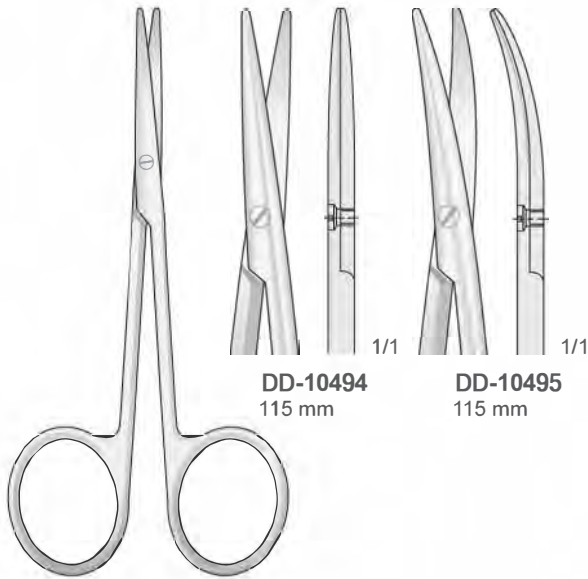

METZENBAUM DD-10492
125 mm

Super Cut

1/1 1/1

DD-10489 DD-10490
125 mm 125 mm

STEVENS DD-10493
125 mm

Fein
Delicate
Fine
Finas
Fins

Scheren
Scissors
Forbici
Tijeras
Ciseaux

DD-10494
115 mm